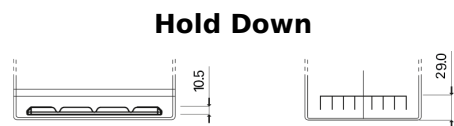

**Product overview**

Batteries for Cars

**Formula Xtreme FA755**

Part number	FA755
Technology	Flooded
EAN/GTIN	3661024044172
Voltage	12 V
Capacity	75.0 Ah
CCA	630 A
Length	270 mm
Width	173 mm
Height	222 mm
Box size	D26
Polarity	ETN 1
Terminal Type	EN taper post
Hold Down	Korean B1+B6
Weights (subject of variation)	17.40 kg