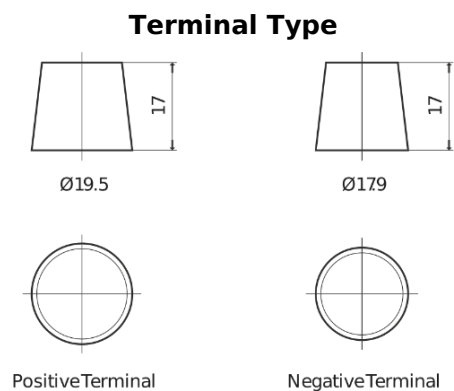

**Product overview**

Batteries for Cars

**Formula Xtreme FA755**

Part number	FA755
Technology	Flooded
EAN/GTIN	3661024044172
Voltage	12 V
Capacity	75.0 Ah
CCA	630 A
Length	270 mm
Width	173 mm
Height	222 mm
Box size	D26
Polarity	ETN 1
Terminal Type	EN taper post
Hold Down	Korean B1+B6
Weights (subject of variation)	17.40 kg