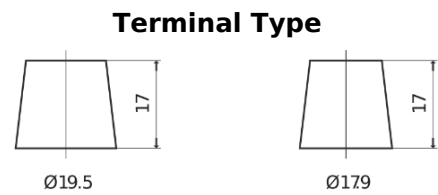

**Product overview**

Batteries for Cars

**Formula Xtreme FA754**

Part number	FA754
Technology	Flooded
EAN/GTIN	3661024044165
Voltage	12 V
Capacity	75.0 Ah
CCA	630 A
Length	270 mm
Width	173 mm
Height	222 mm
Box size	D26
Polarity	ETN 0
Terminal Type	EN taper post
Hold Down	Korean B1+B6
Weights (subject of variation)	17.40 kg