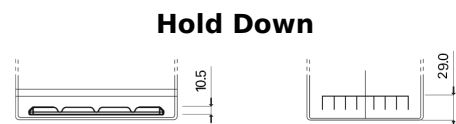

Product overview

Batteries for Cars

Formula Xtreme FA754

Part number	FA754
Technology	Flooded
EAN/GTIN	3661024044165
Voltage	12 V
Capacity	75.0 Ah
CCA	630 A
Length	270 mm
Width	173 mm
Height	222 mm
Box size	D26
Polarity	ETN 0
Terminal Type	EN taper post
Hold Down	Korean B1+B6
Weights (subject of variation)	17.40 kg