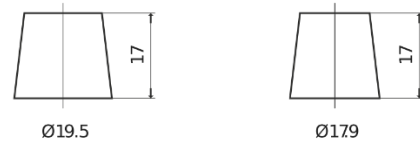

**Product overview**

Batteries for Cars

**Formula Xtreme FA754**

Part number	FA754
Technology	Flooded
EAN/GTIN	3661024044165
Voltage	12 V
Capacity	75.0 Ah
CCA	630 A
Length	270 mm
Width	173 mm
Height	222 mm
Box size	D26
Polarity	ETN 0
Terminal Type	EN taper post
Hold Down	Korean B1+B6
Weights (subject of variation)	17.40 kg

**Polarity**

**Terminal Type**

Positive Terminal

Negative Terminal

**Hold Down**

Design, features and specifications are subject to change without notice. We disclaim any representation or warranty, express or implied, concerning the data or recommendations, and in no event shall be liable for any loss or damage claimed to have arisen as a result. Some products may not be available in your local market.