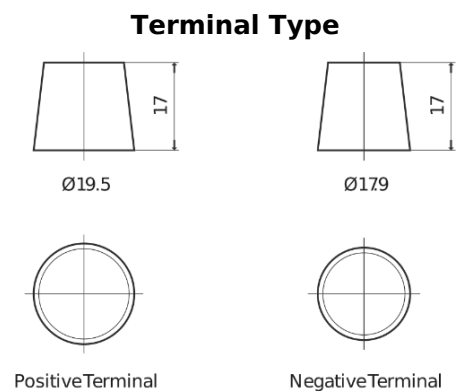

Product overview

Batteries for Cars

Formula Xtreme FA754

Part number	FA754
Technology	Flooded
EAN/GTIN	3661024044165
Voltage	12 V
Capacity	75.0 Ah
CCA	630 A
Length	270 mm
Width	173 mm
Height	222 mm
Box size	D26
Polarity	ETN 0
Terminal Type	EN taper post
Hold Down	Korean B1+B6
Weights (subject of variation)	17.40 kg