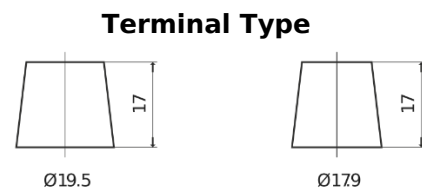

**Product overview**

Batteries for Cars

**Formula Xtreme FA654**

Part number	FA654
Technology	Flooded
EAN/GTIN	3661024044141
Voltage	12 V
Capacity	65.0 Ah
CCA	580 A
Length	230 mm
Width	173 mm
Height	222 mm
Box size	D23
Polarity	ETN 0
Terminal Type	EN taper post
Hold Down	Korean B1
Weights (subject of variation)	16.00 kg