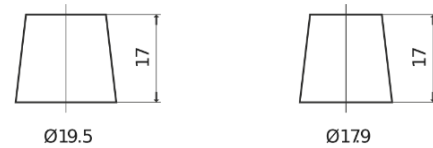

**Product overview**

Batteries for Cars

**Formula Xtreme FA612**

Part number	FA612
Technology	Flooded
EAN/GTIN	3661024044271
Voltage	12 V
Capacity	61.0 Ah
CCA	600 A
Length	242 mm
Width	175 mm
Height	175 mm
Box size	LB2
Polarity	ETN 0
Terminal Type	EN taper post
Hold Down	B13
Weights (subject of variation)	14.00 kg

**Polarity**

**Terminal Type**

Positive Terminal

Negative Terminal

**Hold Down**

Design, features and specifications are subject to change without notice. We disclaim any representation or warranty, express or implied, concerning the data or recommendations, and in no event shall be liable for any loss or damage claimed to have arisen as a result. Some products may not be available in your local market.