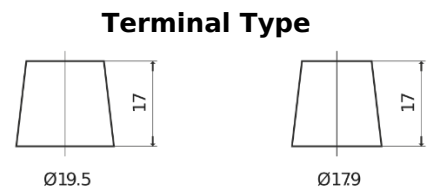

**Product overview**

Batteries for Cars

**Premium EA954**

Part number	EA954
Technology	Flooded
EAN/GTIN	3661024034180
Voltage	12 V
Capacity	95 Ah
CCA	800 A
Length	306 mm
Width	173 mm
Height	222 mm
Box size	D31
Polarity	ETN 0
Terminal Type	EN taper post
Hold Down	Korean B1
Weights (subject of variation)	21.40 kg