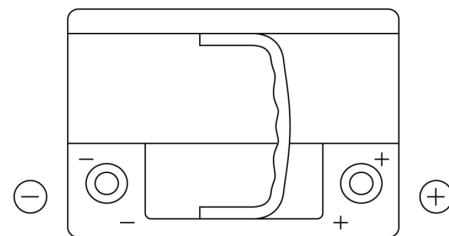

**Product overview**

Batteries for Cars

**Formula Xtreme FA612**

Part number	FA612
Technology	Flooded
EAN/GTIN	3661024044271
Voltage	12 V
Capacity	61.0 Ah
CCA	600 A
Length	242 mm
Width	175 mm
Height	175 mm
Box size	LB2
Polarity	ETN 0
Terminal Type	EN taper post
Hold Down	B13
Weights (subject of variation)	14.00 kg

**Polarity**

**Terminal Type**

Positive Terminal

Negative Terminal

**Hold Down**

Design, features and specifications are subject to change without notice. We disclaim any representation or warranty, express or implied, concerning the data or recommendations, and in no event shall be liable for any loss or damage claimed to have arisen as a result. Some products may not be available in your local market.