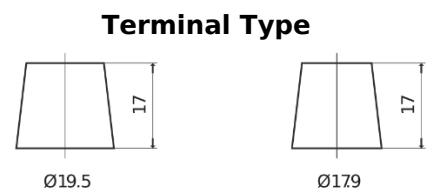

Product overview

Batteries for Cars

Formula Xtreme FA472

Part number	FA472
Technology	Flooded
EAN/GTIN	3661024044264
Voltage	12 V
Capacity	47.0 Ah
CCA	450 A
Length	207 mm
Width	175 mm
Height	175 mm
Box size	LB1
Polarity	ETN 0
Terminal Type	EN taper post
Hold Down	B13
Weights (subject of variation)	11.40 kg