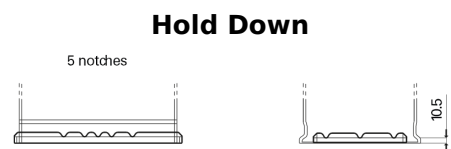

Product overview

Batteries for Cars

Formula Xtreme FA472

Part number	FA472
Technology	Flooded
EAN/GTIN	3661024044264
Voltage	12 V
Capacity	47.0 Ah
CCA	450 A
Length	207 mm
Width	175 mm
Height	175 mm
Box size	LB1
Polarity	ETN 0
Terminal Type	EN taper post
Hold Down	B13
Weights (subject of variation)	11.40 kg