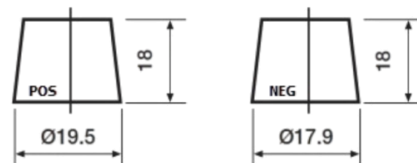

**Product overview**

Batteries for Cars

**Formula Xtreme FA456**

Part number	FA456
Technology	Flooded
EAN/GTIN	3661024044127
Voltage	12 V
Capacity	45.0 Ah
CCA	390 A
Length	237 mm
Width	127 mm
Height	227 mm
Box size	B24
Polarity	ETN 0
Terminal Type	JIS taper post
Hold Down	B1
Weights (subject of variation)	11.80 kg

**Polarity**

**Terminal Type**

Remove T1 adapter for T3

**Hold Down**

Design, features and specifications are subject to change without notice. We disclaim any representation or warranty, express or implied, concerning the data or recommendations, and in no event shall be liable for any loss or damage claimed to have arisen as a result. Some products may not be available in your local market.