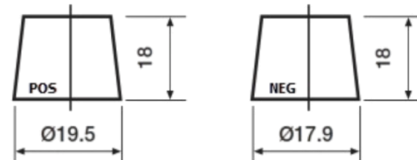

**Product overview**

Batteries for Cars

**Formula Xtreme FA406**

Part number	FA406
Technology	Flooded
EAN/GTIN	3661024047005
Voltage	12 V
Capacity	40.0 Ah
CCA	350 A
Length	187 mm
Width	127 mm
Height	220 mm
Box size	B19
Polarity	ETN 0
Terminal Type	JIS taper post
Hold Down	B1
Weights (subject of variation)	9.30 kg

**Polarity**

**Terminal Type**

Remove T1 adapter for T3

**Hold Down**

Design, features and specifications are subject to change without notice. We disclaim any representation or warranty, express or implied, concerning the data or recommendations, and in no event shall be liable for any loss or damage claimed to have arisen as a result. Some products may not be available in your local market.