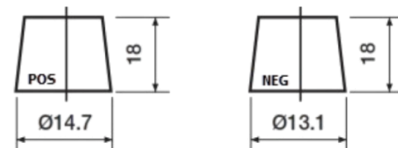

**Product overview**

Batteries for Cars

**Formula Xtreme FA406**

Part number	FA406
Technology	Flooded
EAN/GTIN	3661024047005
Voltage	12 V
Capacity	40.0 Ah
CCA	350 A
Length	187 mm
Width	127 mm
Height	220 mm
Box size	B19
Polarity	ETN 0
Terminal Type	JIS taper post
Hold Down	B1
Weights (subject of variation)	9.30 kg

**Polarity**

**Terminal Type**

Remove T1 adapter for T3

**Hold Down**

Design, features and specifications are subject to change without notice. We disclaim any representation or warranty, express or implied, concerning the data or recommendations, and in no event shall be liable for any loss or damage claimed to have arisen as a result. Some products may not be available in your local market.