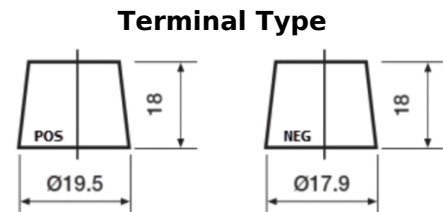

**Product overview**

Batteries for Cars

**Formula Xtreme FA406**

Part number	FA406
Technology	Flooded
EAN/GTIN	3661024047005
Voltage	12 V
Capacity	40.0 Ah
CCA	350 A
Length	187 mm
Width	127 mm
Height	220 mm
Box size	B19
Polarity	ETN 0
Terminal Type	JIS taper post
Hold Down	B1
Weights (subject of variation)	9.30 kg