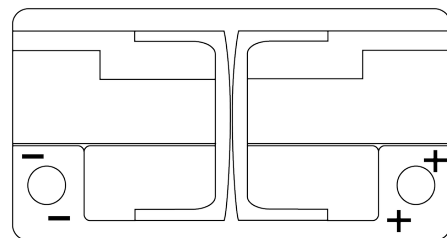

Product overview

Batteries for Cars

Formula Xtreme FA1050

Part number	FA1050
Technology	Flooded
EAN/GTIN	3661024044301
Voltage	12 V
Capacity	105.0 Ah
CCA	850 A
Length	315 mm
Width	175 mm
Height	205 mm
Box size	LH4
Polarity	ETN 0
Terminal Type	EN taper post
Hold Down	B13
Weights (subject of variation)	23.10 kg

Polarity

Terminal Type

Positive Terminal

Negative Terminal

Hold Down

Design, features and specifications are subject to change without notice. We disclaim any representation or warranty, express or implied, concerning the data or recommendations, and in no event shall be liable for any loss or damage claimed to have arisen as a result. Some products may not be available in your local market.