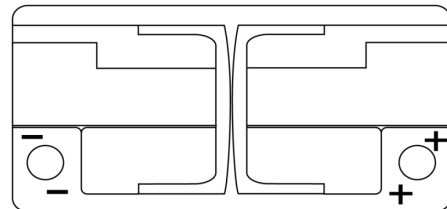

Product overview

Batteries for Cars

Formula Xtreme FA1000

| | |
|--------------------------------|---------------|
| Part number | FA1000 |
| Technology | Flooded |
| EAN/GTIN | 3661024044257 |
| Voltage | 12 V |
| Capacity | 100.0 Ah |
| CCA | 900 A |
| Length | 353 mm |
| Width | 175 mm |
| Height | 190 mm |
| Box size | L05 |
| Polarity | ETN 0 |
| Terminal Type | EN taper post |
| Hold Down | B13 |
| Weights (subject of variation) | 22.60 kg |

Polarity

Terminal Type

Positive Terminal

Negative Terminal

Hold Down

Design, features and specifications are subject to change without notice. We disclaim any representation or warranty, express or implied, concerning the data or recommendations, and in no event shall be liable for any loss or damage claimed to have arisen as a result. Some products may not be available in your local market.