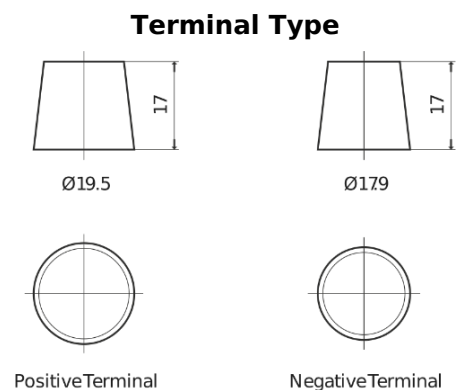

**Product overview**

Batteries for Marine and Leisure

**Dual EFB EZ650**

Part number	EZ650
Technology	EFB
EAN/GTIN	3661024037648
Voltage	12 V
Capacity	75.0 Ah
CCA	750 A
Watt hour	650 Wh
Length	260 mm
Width	173 mm
Height	222 mm
Box size	D26
Polarity	ETN 1
Terminal Type	EN taper post
Hold Down	B0
Weights (subject of variation)	19.00 kg