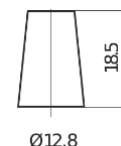

**Product overview**

Batteries for Cars

**Formula FB457**

Part number	FB457
Technology	Flooded
EAN/GTIN	3661024044363
Voltage	12 V
Capacity	45 Ah
CCA	330 A
Length	237 mm
Width	127 mm
Height	227 mm
Box size	B24
Polarity	ETN 1
Terminal Type	JIS taper post
Hold Down	B0
Weights (subject of variation)	11.40 kg

**Polarity**

**Terminal Type**

Positive Terminal

Negative Terminal

**Hold Down**

Design, features and specifications are subject to change without notice. We disclaim any representation or warranty, express or implied, concerning the data or recommendations, and in no event shall be liable for any loss or damage claimed to have arisen as a result. Some products may not be available in your local market.