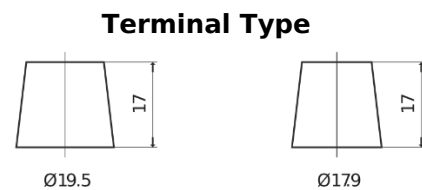

**Product overview**

Batteries for Trucks, Buses, Construction, Agriculture

**EndurancePRO EFB EX1803**

|                                |               |
|--------------------------------|---------------|
| Part number                    | EX1803        |
| Technology                     | EFB           |
| EAN/GTIN                       | 3661024036696 |
| Voltage                        | 12 V          |
| Capacity                       | 180.0 Ah      |
| CCA                            | 1000 A        |
| Length                         | 513 mm        |
| Width                          | 223 mm        |
| Height                         | 223 mm        |
| Box size                       | D05           |
| Polarity                       | ETN 3         |
| Terminal Type                  | EN taper post |
| Hold Down                      | B0            |
| Weights (subject of variation) | 46.10 kg      |