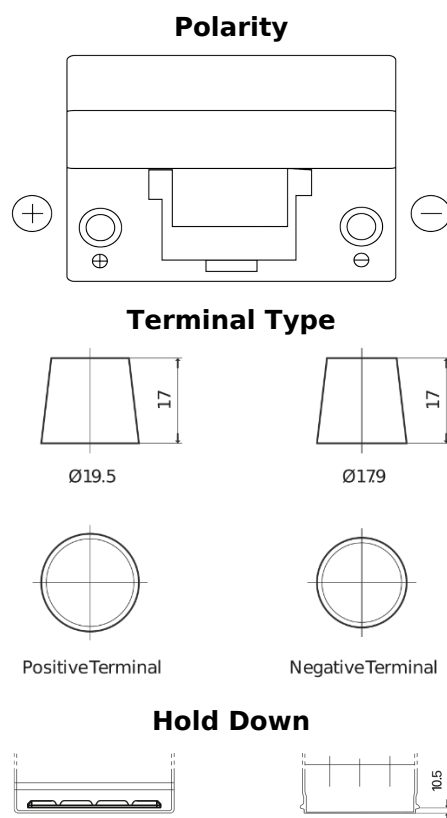

**Product overview**

Batteries for Cars

**Power DB955**

Part number	DB955
Technology	Flooded
EAN/GTIN	3661024024464
Voltage	12 V
Capacity	95 Ah
CCA	760 A
Length	306 mm
Width	173 mm
Height	222 mm
Box size	D31
Polarity	ETN 1
Terminal Type	EN taper post
Hold Down	Korean B1
Weights (subject of variation)	20.60 kg