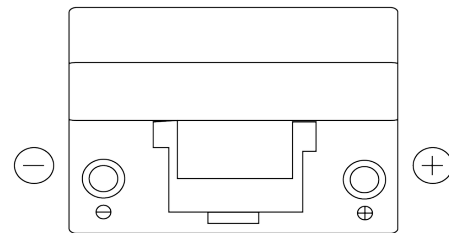

Product overview

Batteries for Cars

Formula FB954

Part number	FB954
Technology	Flooded
EAN/GTIN	3661024044455
Voltage	12 V
Capacity	95 Ah
CCA	760 A
Length	306 mm
Width	173 mm
Height	222 mm
Box size	D31
Polarity	ETN 0
Terminal Type	EN taper post
Hold Down	Korean B1
Weights (subject of variation)	20.60 kg

Polarity

Terminal Type

Positive Terminal

Negative Terminal

Hold Down

Design, features and specifications are subject to change without notice. We disclaim any representation or warranty, express or implied, concerning the data or recommendations, and in no event shall be liable for any loss or damage claimed to have arisen as a result. Some products may not be available in your local market.