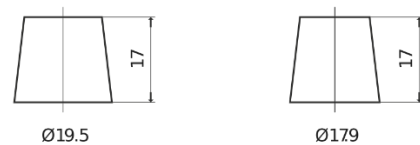

Terminal Type

Positive Terminal

Negative Terminal