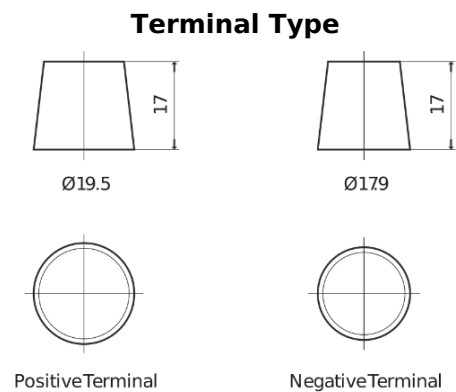

**Product overview**

Batteries for Marine and Leisure

**Vintage EU77-6**

Part number	EU77-6
Technology	Flooded
EAN/GTIN	3661024036177
Voltage	6 V
Capacity	77.0 Ah
CCA	650 A
Length	215 mm
Width	169 mm
Height	184 mm
Box size	H02
Polarity	ETN 0
Terminal Type	EN taper post
Hold Down	B6
Weights (subject of variation)	11.10 kg