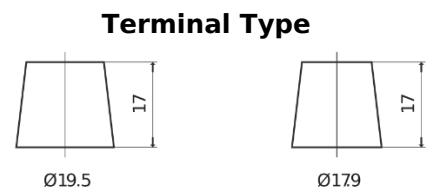

Product overview

Batteries for Cars

Power DB954

Part number	DB954
Technology	Flooded
EAN/GTIN	3661024024457
Voltage	12 V
Capacity	95 Ah
CCA	760 A
Length	306 mm
Width	173 mm
Height	222 mm
Box size	D31
Polarity	ETN 0
Terminal Type	EN taper post
Hold Down	Korean B1
Weights (subject of variation)	20.60 kg