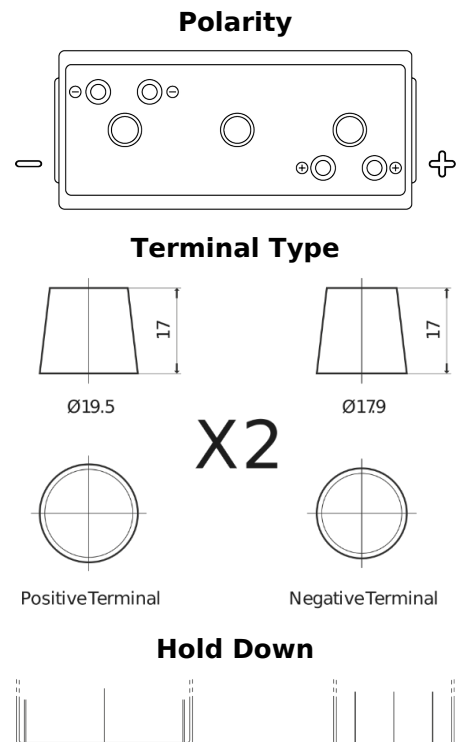

Product overview

Batteries for Marine and Leisure

Vintage EU200-6

Part number	EU200-6
Technology	Flooded
EAN/GTIN	3661024036139
Voltage	6 V
Capacity	200.0 Ah
CCA	1150 A
Length	398 mm
Width	174 mm
Height	234 mm
Box size	M06
Polarity	ETN 0
Terminal Type	Twin EN taper posts
Hold Down	B0
Weights (subject of variation)	27.80 kg