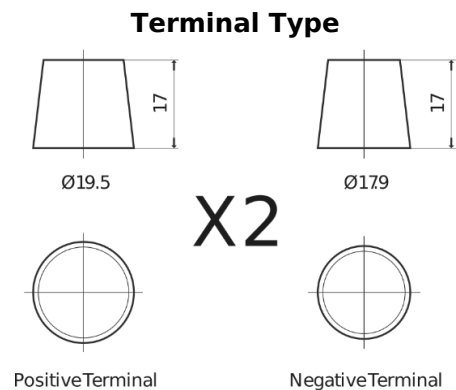

Product overview

Batteries for Marine and Leisure

Vintage EU200-6

Part number	EU200-6
Technology	Flooded
EAN/GTIN	3661024036139
Voltage	6 V
Capacity	200.0 Ah
CCA	1150 A
Length	398 mm
Width	174 mm
Height	234 mm
Box size	M06
Polarity	ETN 0
Terminal Type	Twin EN taper posts
Hold Down	B0
Weights (subject of variation)	27.80 kg