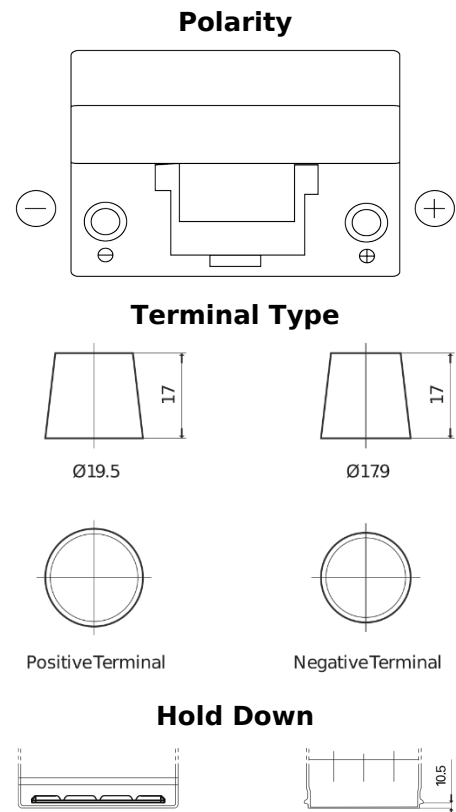

Product overview

Batteries for Cars

Superline SB954

Part number	SB954
Technology	Flooded
EAN/GTIN	3661024064453
Voltage	12 V
Capacity	95 Ah
CCA	760 A
Length	306 mm
Width	173 mm
Height	222 mm
Box size	D31
Polarity	ETN 0
Terminal Type	EN taper post
Hold Down	Korean B1
Weights (subject of variation)	20.60 kg