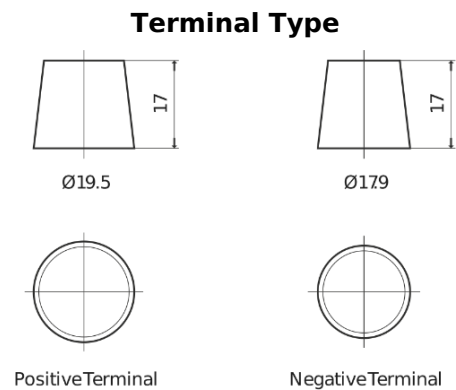

Product overview

Batteries for Marine and Leisure

Vintage EU165-6

Part number	EU165-6
Technology	Flooded
EAN/GTIN	3661024036146
Voltage	6 V
Capacity	165.0 Ah
CCA	900 A
Length	330 mm
Width	174 mm
Height	234 mm
Box size	M05
Polarity	ETN 0
Terminal Type	EN taper post
Hold Down	B0
Weights (subject of variation)	25.00 kg