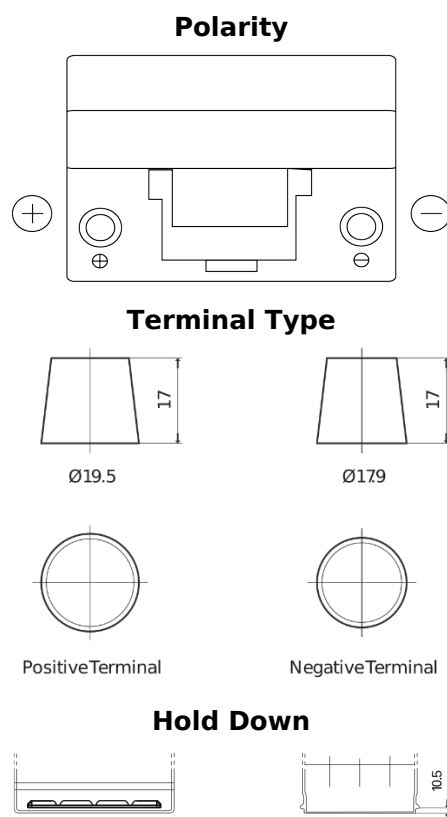

Product overview

Batteries for Cars

Standard TC905

Part number	TC905
Technology	Flooded
EAN/GTIN	3661024054768
Voltage	12 V
Capacity	90 Ah
CCA	680 A
Length	306 mm
Width	173 mm
Height	222 mm
Box size	D31
Polarity	ETN 1
Terminal Type	EN taper post
Hold Down	Korean B1
Weights (subject of variation)	19.90 kg