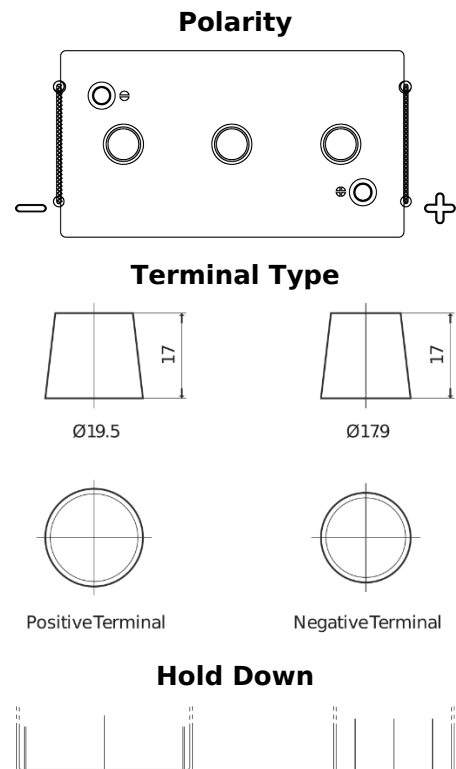

Product overview

Batteries for Marine and Leisure

Vintage EU165-6

| | |
|--------------------------------|---------------|
| Part number | EU165-6 |
| Technology | Flooded |
| EAN/GTIN | 3661024036146 |
| Voltage | 6 V |
| Capacity | 165.0 Ah |
| CCA | 900 A |
| Length | 330 mm |
| Width | 174 mm |
| Height | 234 mm |
| Box size | M05 |
| Polarity | ETN 0 |
| Terminal Type | EN taper post |
| Hold Down | B0 |
| Weights (subject of variation) | 25.00 kg |