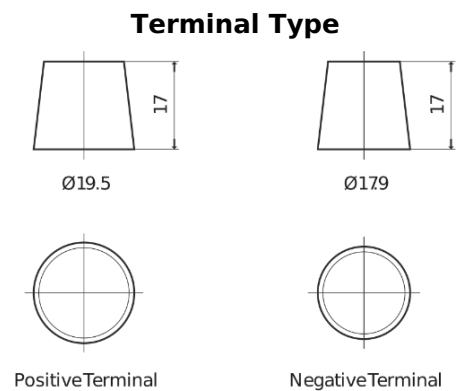

Product overview

Batteries for Marine and Leisure

Vintage EU140-6

Part number	EU140-6
Technology	Flooded
EAN/GTIN	3661024036153
Voltage	6 V
Capacity	140.0 Ah
CCA	900 A
Length	257 mm
Width	175 mm
Height	236 mm
Box size	M04
Polarity	ETN 0
Terminal Type	EN taper post
Hold Down	B1
Weights (subject of variation)	18.40 kg