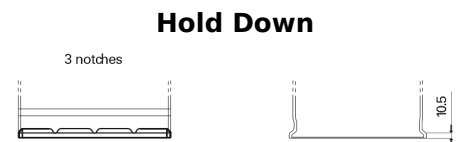

Product overview

Batteries for Marine and Leisure

Vintage EU140-6

Part number	EU140-6
Technology	Flooded
EAN/GTIN	3661024036153
Voltage	6 V
Capacity	140.0 Ah
CCA	900 A
Length	257 mm
Width	175 mm
Height	236 mm
Box size	M04
Polarity	ETN 0
Terminal Type	EN taper post
Hold Down	B1
Weights (subject of variation)	18.40 kg