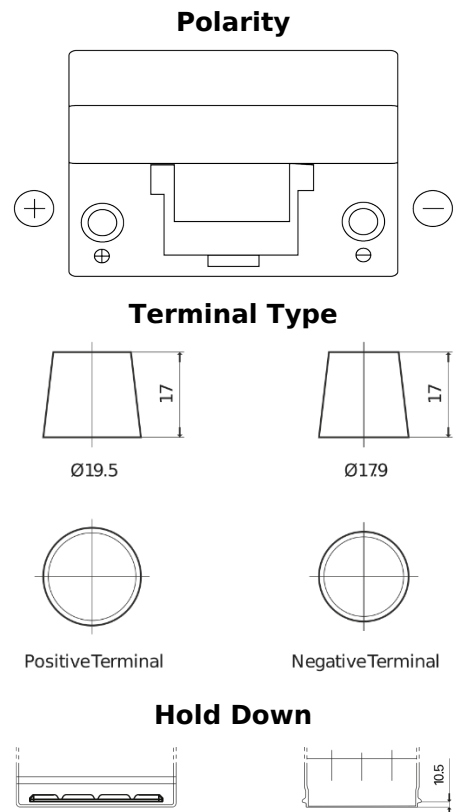

**Product overview**

Batteries for Cars

**Classic EC905**

Part number	EC905
Technology	Flooded
EAN/GTIN	3661024034760
Voltage	12 V
Capacity	90 Ah
CCA	680 A
Length	306 mm
Width	173 mm
Height	222 mm
Box size	D31
Polarity	ETN 1
Terminal Type	EN taper post
Hold Down	Korean B1
Weights (subject of variation)	19.90 kg