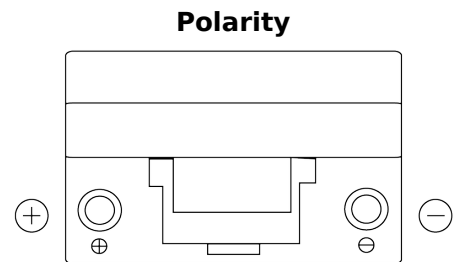

**Product overview**

Batteries for Marine and Leisure

**Dual EFB EZ650**

Part number	EZ650
Technology	EFB
EAN/GTIN	3661024037648
Voltage	12 V
Capacity	75 Ah
CCA	750 A
Watt hour	650 Wh
Length	260 mm
Width	173 mm
Height	222 mm
Box size	D26
Polarity	ETN 1
Terminal Type	EN taper post
Hold Down	B0
Weights (subject of variation)	19.00 kg