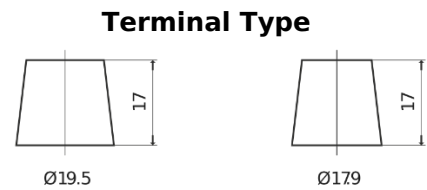

**Product overview**

Batteries for Marine and Leisure

**Dual EFB EZ650**

Part number	EZ650
Technology	EFB
EAN/GTIN	3661024037648
Voltage	12 V
Capacity	75 Ah
CCA	750 A
Watt hour	650 Wh
Length	260 mm
Width	173 mm
Height	222 mm
Box size	D26
Polarity	ETN 1
Terminal Type	EN taper post
Hold Down	B0
Weights (subject of variation)	19.00 kg