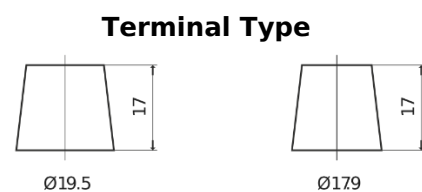

Product overview

Batteries for Marine and Leisure

Equipment ET950

Part number	ET950
Technology	Flooded
EAN/GTIN	3661024035897
Voltage	12 V
Capacity	135.0 Ah
Watt hour	950 Wh
Length	513 mm
Width	189 mm
Height	223 mm
Box size	D04
Polarity	ETN 3
Terminal Type	EN taper post
Hold Down	B0
Weights (subject of variation)	39.50 kg