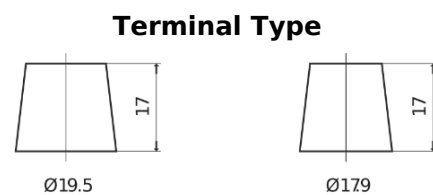

Product overview

Batteries for Marine and Leisure

Equipment ET1600

Part number	ET1600
Technology	Flooded
EAN/GTIN	3661024035873
Voltage	12 V
Capacity	230.0 Ah
Watt hour	1600 Wh
Length	518 mm
Width	274 mm
Height	240 mm
Box size	D06
Polarity	ETN 3
Terminal Type	EN taper post
Hold Down	B0
Weights (subject of variation)	64.80 kg