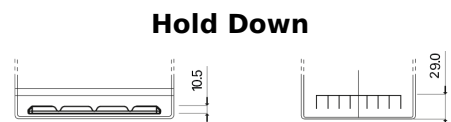

**Product overview**

Batteries for Cars

**Premium EA754**

Part number	EA754
Technology	Flooded
EAN/GTIN	3661024034166
Voltage	12 V
Capacity	75 Ah
CCA	630 A
Length	270 mm
Width	173 mm
Height	222 mm
Box size	D26
Polarity	ETN 0
Terminal Type	EN taper post
Hold Down	Korean B1+B6
Weights (subject of variation)	17.40 kg