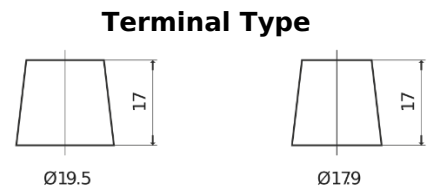

**Product overview**

Batteries for Cars

**Premium EA754**

Part number	EA754
Technology	Flooded
EAN/GTIN	3661024034166
Voltage	12 V
Capacity	75 Ah
CCA	630 A
Length	270 mm
Width	173 mm
Height	222 mm
Box size	D26
Polarity	ETN 0
Terminal Type	EN taper post
Hold Down	Korean B1+B6
Weights (subject of variation)	17.40 kg