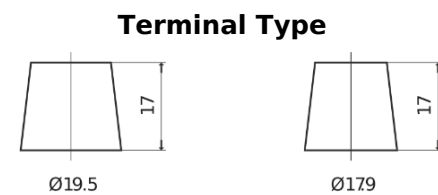

Product overview

Batteries for Marine and Leisure

Equipment ET1300

Part number	ET1300
Technology	Flooded
EAN/GTIN	3661024035880
Voltage	12 V
Capacity	180.0 Ah
Watt hour	1300 Wh
Length	513 mm
Width	223 mm
Height	223 mm
Box size	D05
Polarity	ETN 3
Terminal Type	EN taper post
Hold Down	B0
Weights (subject of variation)	49.70 kg