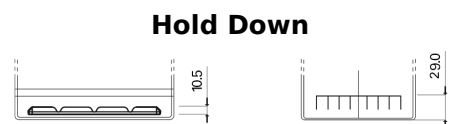

**Product overview**

Batteries for Cars

**Excell EB705**

Part number	EB705
Technology	Flooded
EAN/GTIN	3661024034449
Voltage	12 V
Capacity	70 Ah
CCA	540 A
Length	270 mm
Width	173 mm
Height	222 mm
Box size	D26
Polarity	ETN 1
Terminal Type	EN taper post
Hold Down	Korean B1+B6
Weights (subject of variation)	16.10 kg