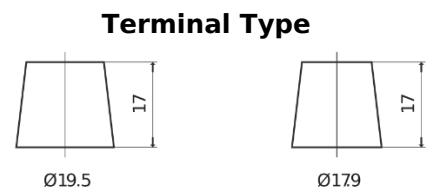

**Product overview**

Batteries for Cars

**Excell EB705**

Part number	EB705
Technology	Flooded
EAN/GTIN	3661024034449
Voltage	12 V
Capacity	70 Ah
CCA	540 A
Length	270 mm
Width	173 mm
Height	222 mm
Box size	D26
Polarity	ETN 1
Terminal Type	EN taper post
Hold Down	Korean B1+B6
Weights (subject of variation)	16.10 kg