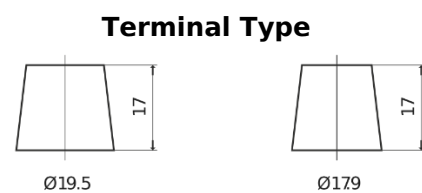

Product overview

Batteries for Marine and Leisure

Equipment GEL ES2400

Part number	ES2400
Technology	GEL
EAN/GTIN	3661024035750
Voltage	12 V
Capacity	210.0 Ah
Watt hour	2400 Wh
Length	518 mm
Width	274 mm
Height	240 mm
Box size	D06
Polarity	ETN 3
Terminal Type	EN taper post
Hold Down	B0
Weights (subject of variation)	63.50 kg