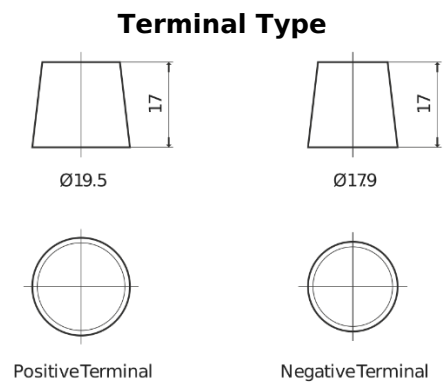

Product overview

Batteries for Cars

Technica TB704

Part number	TB704
Technology	Flooded
EAN/GTIN	3661024054430
Voltage	12 V
Capacity	70 Ah
CCA	540 A
Length	270 mm
Width	173 mm
Height	222 mm
Box size	D26
Polarity	ETN 0
Terminal Type	EN taper post
Hold Down	Korean B1+B6
Weights (subject of variation)	16.10 kg