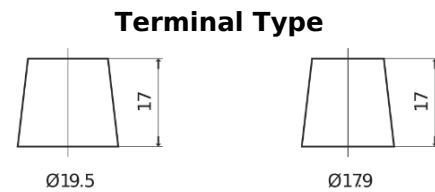

Product overview

Batteries for Marine and Leisure

Equipment GEL ES1350

Part number	ES1350
Technology	GEL
EAN/GTIN	3661024035774
Voltage	12 V
Capacity	120.0 Ah
Watt hour	1350 Wh
Length	513 mm
Width	189 mm
Height	223 mm
Box size	D04
Polarity	ETN 3
Terminal Type	EN taper post
Hold Down	B0
Weights (subject of variation)	40.00 kg