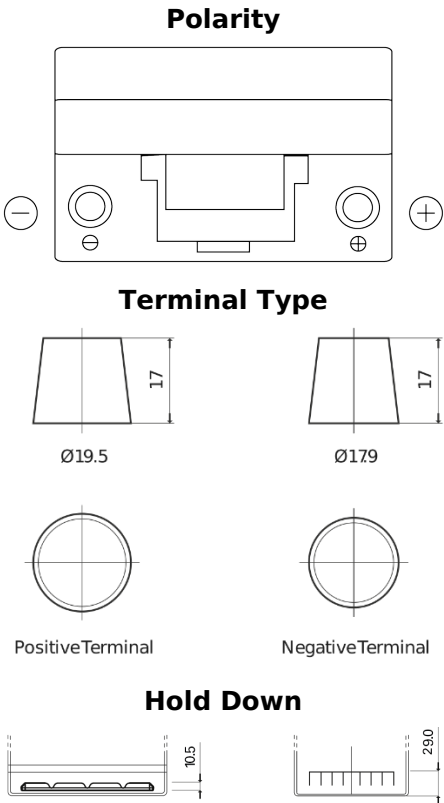

**Product overview**

Batteries for Cars

**Formula FB704**

|                                |               |
|--------------------------------|---------------|
| Part number                    | FB704         |
| Technology                     | Flooded       |
| EAN/GTIN                       | 3661024044431 |
| Voltage                        | 12 V          |
| Capacity                       | 70 Ah         |
| CCA                            | 540 A         |
| Length                         | 270 mm        |
| Width                          | 173 mm        |
| Height                         | 222 mm        |
| Box size                       | D26           |
| Polarity                       | ETN 0         |
| Terminal Type                  | EN taper post |
| Hold Down                      | Korean B1+B6  |
| Weights (subject of variation) | 16.10 kg      |