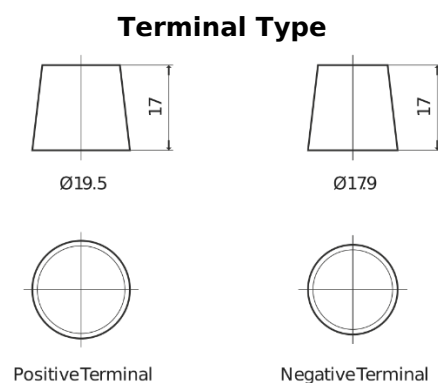

Product overview

Batteries for Marine and Leisure

Equipment GEL ES1350

Part number	ES1350
Technology	GEL
EAN/GTIN	3661024035774
Voltage	12 V
Capacity	120.0 Ah
Watt hour	1350 Wh
Length	513 mm
Width	189 mm
Height	223 mm
Box size	D04
Polarity	ETN 3
Terminal Type	EN taper post
Hold Down	B0
Weights (subject of variation)	40.00 kg