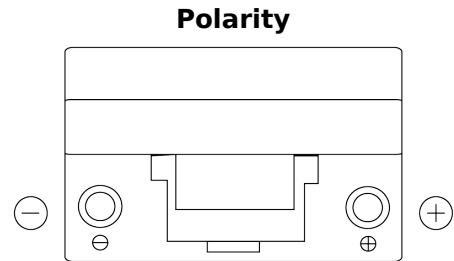

**Product overview**

Batteries for Cars

**Excell EB704**

Part number	EB704
Technology	Flooded
EAN/GTIN	3661024034432
Voltage	12 V
Capacity	70 Ah
CCA	540 A
Length	270 mm
Width	173 mm
Height	222 mm
Box size	D26
Polarity	ETN 0
Terminal Type	EN taper post
Hold Down	Korean B1+B6
Weights (subject of variation)	16.10 kg