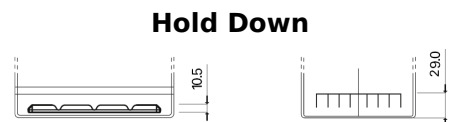

**Product overview**

Batteries for Cars

**Excell EB704**

Part number	EB704
Technology	Flooded
EAN/GTIN	3661024034432
Voltage	12 V
Capacity	70 Ah
CCA	540 A
Length	270 mm
Width	173 mm
Height	222 mm
Box size	D26
Polarity	ETN 0
Terminal Type	EN taper post
Hold Down	Korean B1+B6
Weights (subject of variation)	16.10 kg