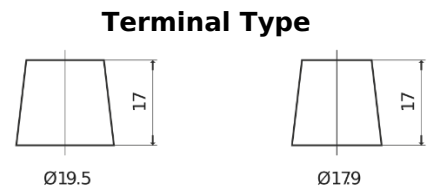

**Product overview**

Batteries for Cars

**Excell EB704**

Part number	EB704
Technology	Flooded
EAN/GTIN	3661024034432
Voltage	12 V
Capacity	70 Ah
CCA	540 A
Length	270 mm
Width	173 mm
Height	222 mm
Box size	D26
Polarity	ETN 0
Terminal Type	EN taper post
Hold Down	Korean B1+B6
Weights (subject of variation)	16.10 kg