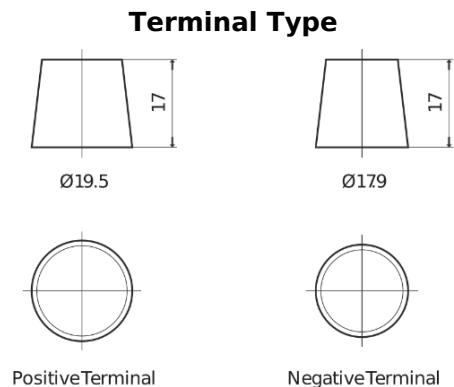

Product overview

Batteries for Marine and Leisure

Equipment GEL ES1300

Part number	ES1300
Technology	GEL
EAN/GTIN	3661024035781
Voltage	12 V
Capacity	120.0 Ah
Watt hour	1300 Wh
Length	345 mm
Width	171 mm
Height	283 mm
Box size	D03
Polarity	ETN 0
Terminal Type	EN taper post
Hold Down	B0
Weights (subject of variation)	37.50 kg