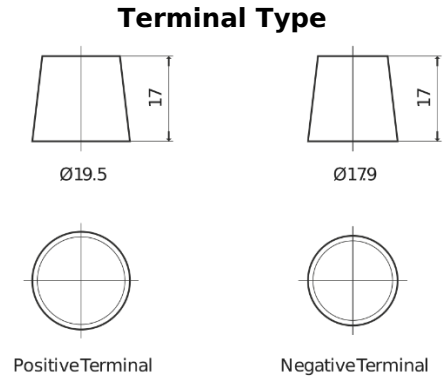

Product overview

Batteries for Marine and Leisure

Equipment GEL ES1300

Part number	ES1300
Technology	GEL
EAN/GTIN	3661024035781
Voltage	12 V
Capacity	120.0 Ah
Watt hour	1300 Wh
Length	345 mm
Width	171 mm
Height	283 mm
Box size	D03
Polarity	ETN 0
Terminal Type	EN taper post
Hold Down	B0
Weights (subject of variation)	37.50 kg