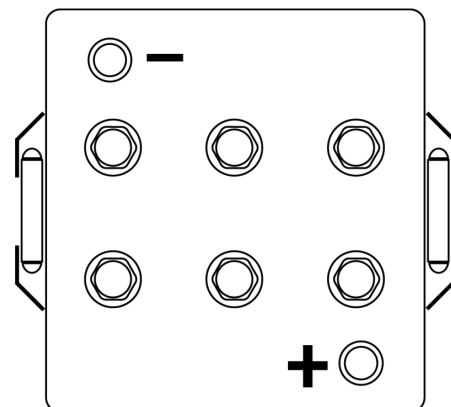

Product overview

Batteries for Marine and Leisure

Equipment GEL ES1200

Part number	ES1200
Technology	GEL
EAN/GTIN	3661024035798
Voltage	12 V
Capacity	110.0 Ah
Watt hour	1200 Wh
Length	284 mm
Width	267 mm
Height	226 mm
Box size	D07
Polarity	ETN 2
Terminal Type	EN taper post
Hold Down	B0
Weights (subject of variation)	37.50 kg

Polarity

Terminal Type

Positive Terminal

Negative Terminal

Hold Down

Design, features and specifications are subject to change without notice. We disclaim any representation or warranty, express or implied, concerning the data or recommendations, and in no event shall be liable for any loss or damage claimed to have arisen as a result. Some products may not be available in your local market.