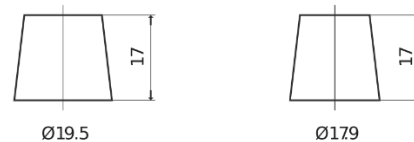

Terminal Type