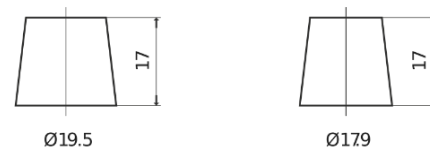

**Product overview**

Batteries for Marine and Leisure

**Equipment GEL ES1000-6**

Part number	ES1000-6
Technology	GEL
EAN/GTIN	3661024035811
Voltage	6 V
Capacity	195.0 Ah
Watt hour	1000 Wh
Length	244 mm
Width	190 mm
Height	275 mm
Box size	GC2
Polarity	ETN 0
Terminal Type	EN taper post
Hold Down	B0
Weights (subject of variation)	28.00 kg

**Polarity**

**Terminal Type**

Positive Terminal      Negative Terminal

**Hold Down**

Design, features and specifications are subject to change without notice. We disclaim any representation or warranty, express or implied, concerning the data or recommendations, and in no event shall be liable for any loss or damage claimed to have arisen as a result. Some products may not be available in your local market.