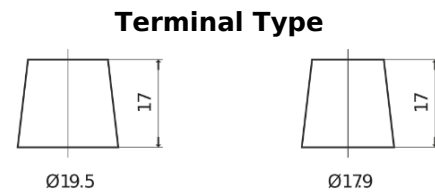

Product overview

Batteries for Marine and Leisure

Dual ER550

Part number	ER550
Technology	Flooded
EAN/GTIN	3661024035989
Voltage	12 V
Capacity	115.0 Ah
CCA	760 A
Watt hour	550 Wh
Length	349 mm
Width	175 mm
Height	235 mm
Box size	D02
Polarity	ETN 1
Terminal Type	EN taper post
Hold Down	B0
Weights (subject of variation)	27.80 kg