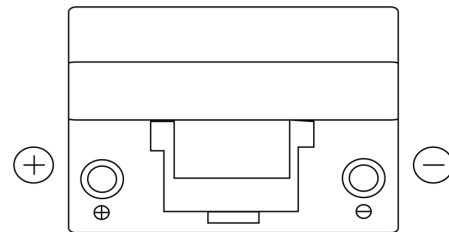

Product overview

Batteries for Marine and Leisure

Dual ER450

Part number	ER450
Technology	Flooded
EAN/GTIN	3661024035996
Voltage	12 V
Capacity	95.0 Ah
CCA	650 A
Watt hour	450 Wh
Length	306 mm
Width	173 mm
Height	222 mm
Box size	D31
Polarity	ETN 1
Terminal Type	EN taper post
Hold Down	Korean B1
Weights (subject of variation)	21.70 kg

Polarity

Terminal Type

Hold Down

Design, features and specifications are subject to change without notice. We disclaim any representation or warranty, express or implied, concerning the data or recommendations, and in no event shall be liable for any loss or damage claimed to have arisen as a result. Some products may not be available in your local market.