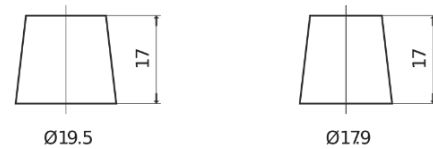

Product overview

Batteries for Marine and Leisure

Dual ER350

Part number	ER350
Technology	Flooded
EAN/GTIN	3661024036009
Voltage	12 V
Capacity	80.0 Ah
CCA	510 A
Watt hour	350 Wh
Length	270 mm
Width	173 mm
Height	222 mm
Box size	D26
Polarity	ETN 1
Terminal Type	EN taper post
Hold Down	Korean B1+B6
Weights (subject of variation)	17.40 kg

Polarity

Terminal Type

Positive Terminal

Negative Terminal

Hold Down

Design, features and specifications are subject to change without notice. We disclaim any representation or warranty, express or implied, concerning the data or recommendations, and in no event shall be liable for any loss or damage claimed to have arisen as a result. Some products may not be available in your local market.