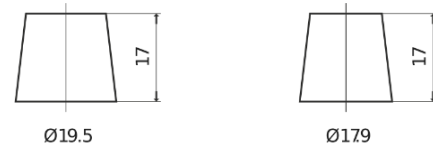

**Product overview**

Batteries for Marine and Leisure

**Dual ER350**

Part number	ER350
Technology	Flooded
EAN/GTIN	3661024036009
Voltage	12 V
Capacity	80.0 Ah
CCA	510 A
Watt hour	350 Wh
Length	270 mm
Width	173 mm
Height	222 mm
Box size	D26
Polarity	ETN 1
Terminal Type	EN taper post
Hold Down	Korean B1+B6
Weights (subject of variation)	17.40 kg

**Polarity**

**Terminal Type**

Positive Terminal

Negative Terminal

**Hold Down**

Design, features and specifications are subject to change without notice. We disclaim any representation or warranty, express or implied, concerning the data or recommendations, and in no event shall be liable for any loss or damage claimed to have arisen as a result. Some products may not be available in your local market.