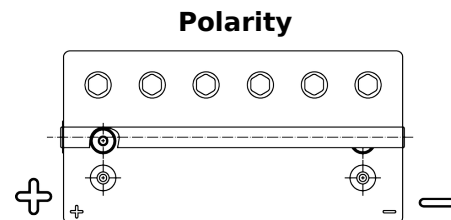

Product overview

Batteries for Marine and Leisure

Dual AGM EP900

Part number	EP900
Technology	AGM
EAN/GTIN	3661024035965
Voltage	12 V
Capacity	100.0 Ah
CCA	800 A
Watt hour	900 Wh
Length	330 mm
Width	173 mm
Height	240 mm
Box size	G31
Polarity	ETN 1
Terminal Type	SAE M 3/8" - 5/16" taper&stud
Hold Down	B0
Weights (subject of variation)	31.00 kg