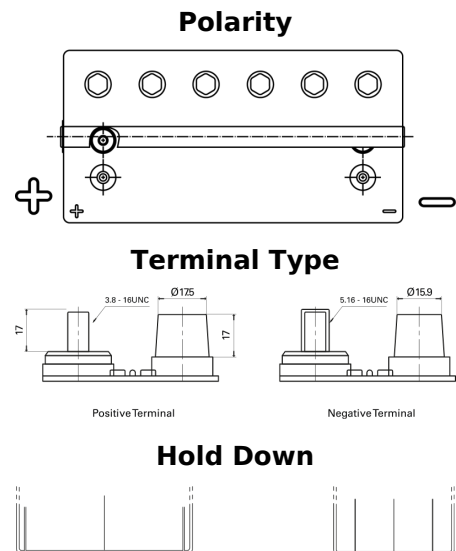

Product overview

Batteries for Marine and Leisure

Dual AGM EP900

Part number	EP900
Technology	AGM
EAN/GTIN	3661024035965
Voltage	12 V
Capacity	100.0 Ah
CCA	800 A
Watt hour	900 Wh
Length	330 mm
Width	173 mm
Height	240 mm
Box size	G31
Polarity	ETN 1
Terminal Type	SAE M 3/8" - 5/16" taper&stud
Hold Down	B0
Weights (subject of variation)	31.00 kg