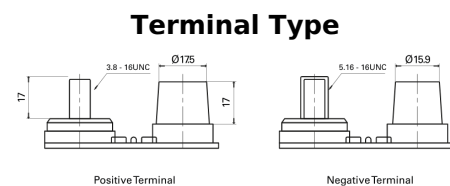

Product overview

Batteries for Marine and Leisure

Dual AGM EP900

Part number	EP900
Technology	AGM
EAN/GTIN	3661024035965
Voltage	12 V
Capacity	100.0 Ah
CCA	800 A
Watt hour	900 Wh
Length	330 mm
Width	173 mm
Height	240 mm
Box size	G31
Polarity	ETN 1
Terminal Type	SAE M 3/8" - 5/16" taper&stud
Hold Down	B0
Weights (subject of variation)	31.00 kg