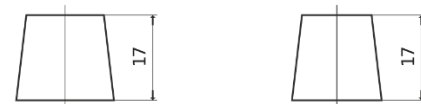

Product overview

Batteries for Marine and Leisure

Dual AGM EP800

Part number	EP800
Technology	AGM
EAN/GTIN	3661024036535
Voltage	12 V
Capacity	95.0 Ah
CCA	850 A
Watt hour	800 Wh
Length	353 mm
Width	175 mm
Height	190 mm
Box size	L05
Polarity	ETN 0
Terminal Type	EN taper post
Hold Down	B13
Weights (subject of variation)	26.10 kg

Polarity

Terminal Type

Positive Terminal

Negative Terminal

Hold Down

Design, features and specifications are subject to change without notice. We disclaim any representation or warranty, express or implied, concerning the data or recommendations, and in no event shall be liable for any loss or damage claimed to have arisen as a result. Some products may not be available in your local market.