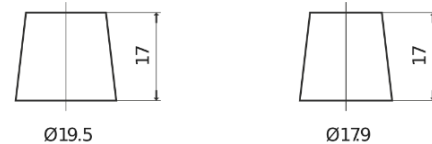

Terminal Type