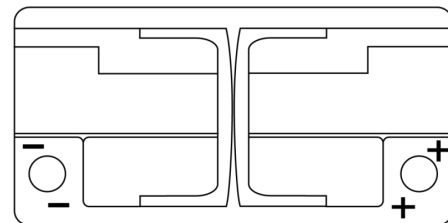

Product overview

Batteries for Marine and Leisure

Dual AGM EP800

Part number	EP800
Technology	AGM
EAN/GTIN	3661024036535
Voltage	12 V
Capacity	95.0 Ah
CCA	850 A
Watt hour	800 Wh
Length	353 mm
Width	175 mm
Height	190 mm
Box size	L05
Polarity	ETN 0
Terminal Type	EN taper post
Hold Down	B13
Weights (subject of variation)	26.10 kg

Polarity

Terminal Type

Positive Terminal

Negative Terminal

Hold Down

Design, features and specifications are subject to change without notice. We disclaim any representation or warranty, express or implied, concerning the data or recommendations, and in no event shall be liable for any loss or damage claimed to have arisen as a result. Some products may not be available in your local market.