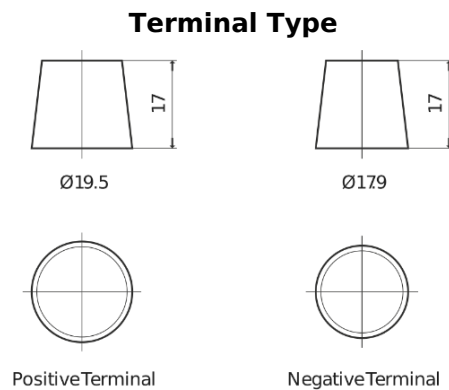

Product overview

Batteries for Marine and Leisure

Dual AGM EP1500

Part number	EP1500
Technology	AGM
EAN/GTIN	3661024035941
Voltage	12 V
Capacity	180.0 Ah
CCA	900 A
Watt hour	1500 Wh
Length	513 mm
Width	223 mm
Height	223 mm
Box size	D05
Polarity	ETN 3
Terminal Type	EN taper post
Hold Down	B0
Weights (subject of variation)	50.00 kg