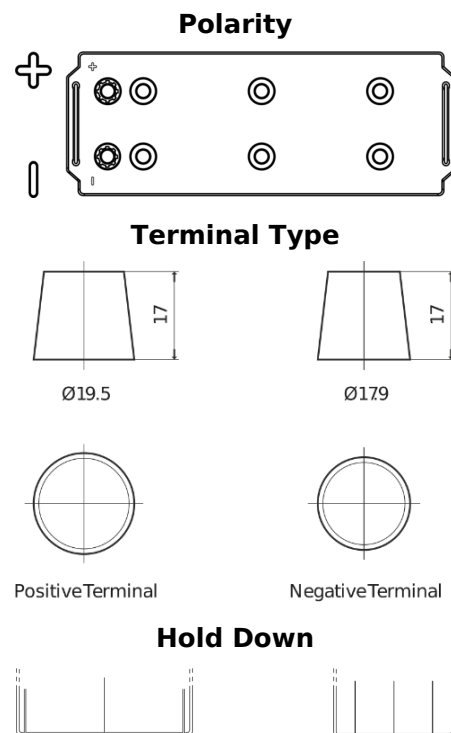

Product overview

Batteries for Marine and Leisure

Start EN900

| | |
|--------------------------------|---------------|
| Part number | EN900 |
| Technology | Flooded |
| EAN/GTIN | 3661024036061 |
| Voltage | 12 V |
| Capacity | 140.0 Ah |
| CCA | 800 A |
| MCA | 900 |
| Length | 513 mm |
| Width | 189 mm |
| Height | 223 mm |
| Box size | D04 |
| Polarity | ETN 3 |
| Terminal Type | EN taper post |
| Hold Down | B0 |
| Weights (subject of variation) | 34.10 kg |