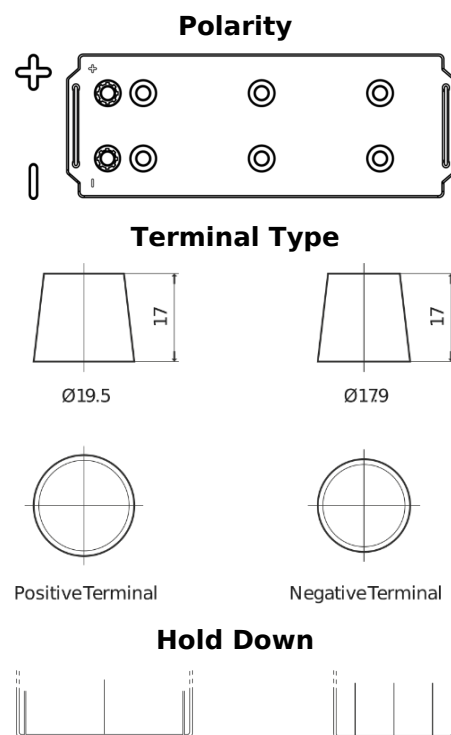

Product overview

Batteries for Marine and Leisure

Start EN900

Part number	EN900
Technology	Flooded
EAN/GTIN	3661024036061
Voltage	12 V
Capacity	140.0 Ah
CCA	800 A
MCA	900
Length	513 mm
Width	189 mm
Height	223 mm
Box size	D04
Polarity	ETN 3
Terminal Type	EN taper post
Hold Down	B0
Weights (subject of variation)	34.10 kg