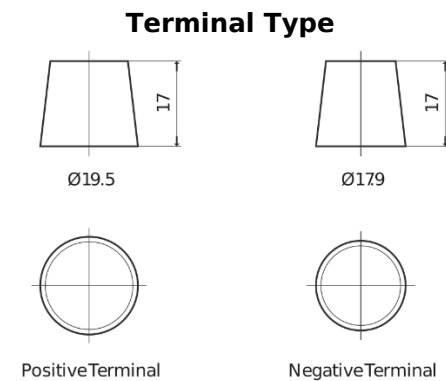

Product overview

Batteries for Cars

Formula FB605

Part number	FB605
Technology	Flooded
EAN/GTIN	3661024044424
Voltage	12 V
Capacity	60 Ah
CCA	480 A
Length	230 mm
Width	173 mm
Height	222 mm
Box size	D23
Polarity	ETN 1
Terminal Type	EN taper post
Hold Down	Korean B1
Weights (subject of variation)	14.60 kg