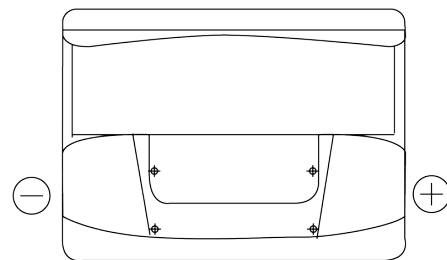

**Product overview**

Batteries for Marine and Leisure

**Start EN600**

Part number	EN600
Technology	Flooded
EAN/GTIN	3661024036092
Voltage	12 V
Capacity	62.0 Ah
CCA	540 A
MCA	600
Length	242 mm
Width	175 mm
Height	190 mm
Box size	L02
Polarity	ETN 0
Terminal Type	EN taper post
Hold Down	B13
Weights (subject of variation)	14.20 kg

**Polarity**

**Terminal Type**

Positive Terminal

Negative Terminal

**Hold Down**

Design, features and specifications are subject to change without notice. We disclaim any representation or warranty, express or implied, concerning the data or recommendations, and in no event shall be liable for any loss or damage claimed to have arisen as a result. Some products may not be available in your local market.