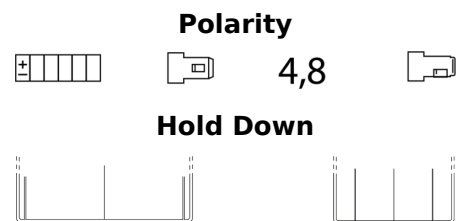

**Product overview**

Batteries for Motorcycles, ATVs, Snowmobiles, Garden

**AGM Ready AGM12-7F**

Part number	AGM12-7F
Technology	AGM
EAN/GTIN	3661024036306
Voltage	12 V
Capacity	7.0 Ah
CCA	85 A
Length	150 mm
Width	65 mm
Height	95 mm
Box size	C50
Polarity	ETN 3
Terminal Type	Faston S (4,8)
Hold Down	B0
Weights (subject of variation)	2.50 kg