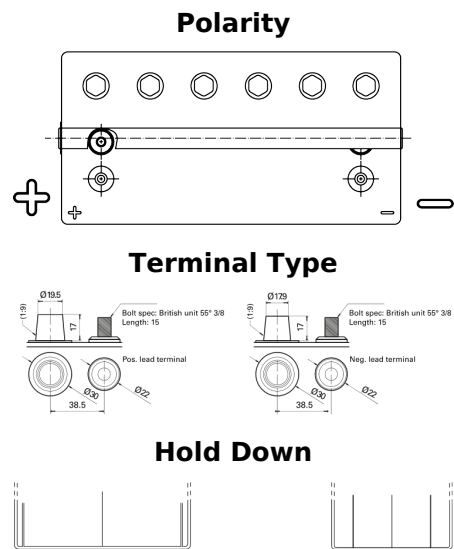

Product overview

Batteries for Marine and Leisure

Start AGM EM960

Part number	EM960
Technology	AGM
EAN/GTIN	3661024036016
Voltage	12 V
Capacity	100.0 Ah
CCA	800 A
MCA	960
Length	330 mm
Width	173 mm
Height	240 mm
Box size	G31
Polarity	ETN 1
Terminal Type	SAE M 3/8" taper&stud
Hold Down	B0
Weights (subject of variation)	31.00 kg