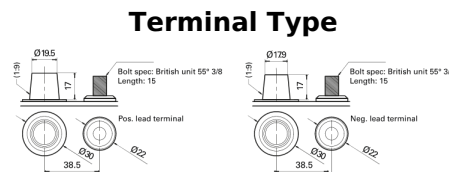

Product overview

Batteries for Marine and Leisure

Start AGM EM960

Part number	EM960
Technology	AGM
EAN/GTIN	3661024036016
Voltage	12 V
Capacity	100.0 Ah
CCA	800 A
MCA	960
Length	330 mm
Width	173 mm
Height	240 mm
Box size	G31
Polarity	ETN 1
Terminal Type	SAE M 3/8" taper&stud
Hold Down	B0
Weights (subject of variation)	31.00 kg