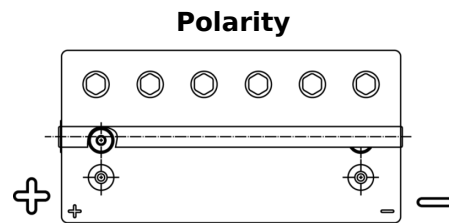

Product overview

Batteries for Marine and Leisure

Start AGM EM960

Part number	EM960
Technology	AGM
EAN/GTIN	3661024036016
Voltage	12 V
Capacity	100.0 Ah
CCA	800 A
MCA	960
Length	330 mm
Width	173 mm
Height	240 mm
Box size	G31
Polarity	ETN 1
Terminal Type	SAE M 3/8" taper&stud
Hold Down	B0
Weights (subject of variation)	31.00 kg