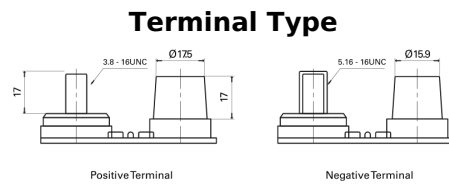

**Product overview**

Batteries for Marine and Leisure

**Start AGM EM1000**

Part number	EM1000
Technology	AGM
EAN/GTIN	3661024036023
Voltage	12 V
Capacity	50.0 Ah
CCA	800 A
MCA	1000
Length	260 mm
Width	173 mm
Height	206 mm
Box size	G34
Polarity	ETN 1
Terminal Type	SAE M 3/8"- 5/16" taper&stud
Hold Down	B7
Weights (subject of variation)	17.90 kg