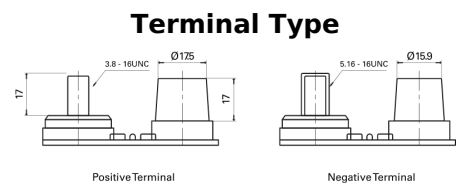

Product overview

Batteries for Marine and Leisure

Start AGM EM1000

Part number	EM1000
Technology	AGM
EAN/GTIN	3661024036023
Voltage	12 V
Capacity	50.0 Ah
CCA	800 A
MCA	1000
Length	260 mm
Width	173 mm
Height	206 mm
Box size	G34
Polarity	ETN 1
Terminal Type	SAE M 3/8" - 5/16" taper&stud
Hold Down	B7
Weights (subject of variation)	17.90 kg