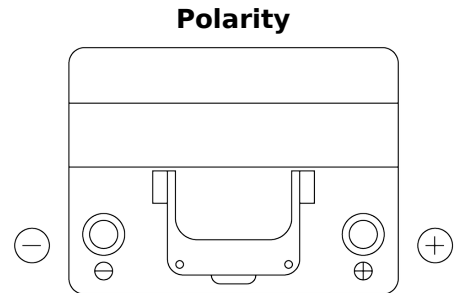

**Product overview**

Batteries for Cars

**Excell EB604**

Part number	EB604
Technology	Flooded
EAN/GTIN	3661024034418
Voltage	12 V
Capacity	60 Ah
CCA	480 A
Length	230 mm
Width	173 mm
Height	222 mm
Box size	D23
Polarity	ETN 0
Terminal Type	EN taper post
Hold Down	Korean B1
Weights (subject of variation)	14.60 kg