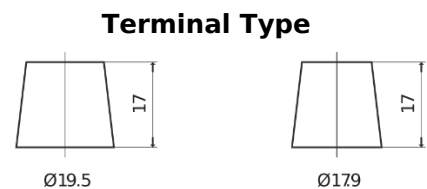

Product overview

Batteries for Cars

Superline SB604

Part number	SB604
Technology	Flooded
EAN/GTIN	3661024064415
Voltage	12 V
Capacity	60 Ah
CCA	480 A
Length	230 mm
Width	173 mm
Height	222 mm
Box size	D23
Polarity	ETN 0
Terminal Type	EN taper post
Hold Down	Korean B1
Weights (subject of variation)	14.60 kg