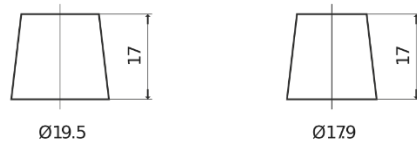

Terminal Type

Positive Terminal

Negative Terminal