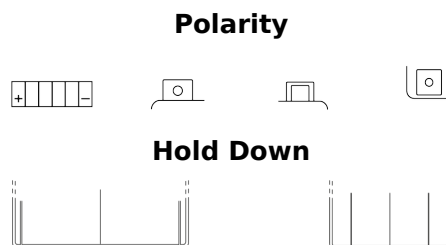

### Li-Ion ELTX14H

Part number	ELTX14H
Technology	Li-Ion
EAN/GTIN	3661024036801
Voltage	12 V
Capacity	4.0 Ah
CCA	240 A
Watt hour	48 Wh
Length	150 mm
Width	90 mm
Height	95 mm
Box size	C53
Polarity	ETN 1
Terminal Type	M12
Hold Down	B0
Weights (subject of variation)	0.90 kg