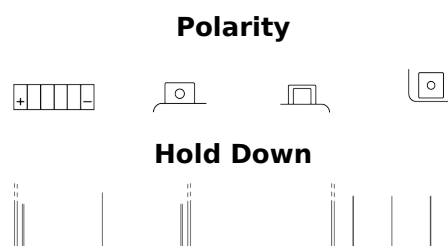

Product overview

Batteries for Motorcycles, ATVs, Snowmobiles, Garden

Li-Ion ELTX12

Part number	ELTX12
Technology	Li-Ion
EAN/GTIN	3661024036832
Voltage	12 V
Capacity	3.5 Ah
CCA	210 A
Watt hour	42 Wh
Length	150 mm
Width	90 mm
Height	95 mm
Box size	C53
Polarity	ETN 1
Terminal Type	M12
Hold Down	B0
Weights (subject of variation)	0.80 kg