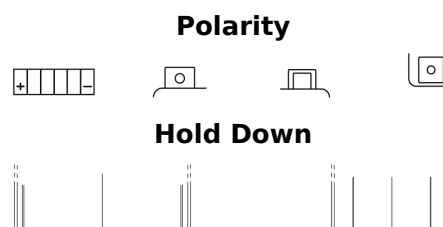

**Product overview**

Batteries for Motorcycles, ATVs, Snowmobiles, Garden

**Li-Ion ELT12B**

Part number	ELT12B
Technology	Li-Ion
EAN/GTIN	3661024036818
Voltage	12 V
Capacity	5.0 Ah
CCA	260 A
Watt hour	60 Wh
Length	150 mm
Width	70 mm
Height	130 mm
Box size	C51
Polarity	ETN 1
Terminal Type	M12
Hold Down	B0
Weights (subject of variation)	0.90 kg