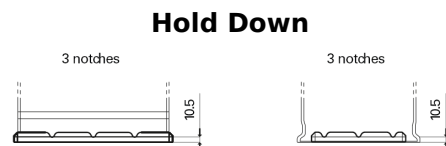

Product overview

Batteries for Trucks, Buses, Construction, Agriculture

StartPRO TG1406

Part number	TG1406
Technology	Flooded
EAN/GTIN	3661024055499
Voltage	12 V
Capacity	140 Ah
CCA	800 A
Length	510 mm
Width	175 mm
Height	225 mm
Box size	D08
Polarity	ETN 4
Terminal Type	EN taper post
Hold Down	B3
Weights (subject of variation)	33.50 kg