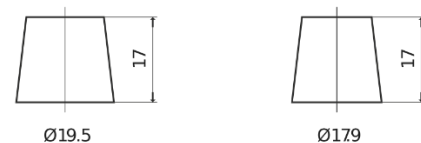

**Product overview**

Batteries for Cars

**EFB EL700**

Part number	EL700
Technology	EFB
EAN/GTIN	3661024035699
Voltage	12 V
Capacity	70.0 Ah
CCA	760 A
Length	278 mm
Width	175 mm
Height	190 mm
Box size	L03
Polarity	ETN 0
Terminal Type	EN taper post
Hold Down	B13
Weights (subject of variation)	19.30 kg

**Polarity**

**Terminal Type**

Positive Terminal

Negative Terminal

**Hold Down**

Design, features and specifications are subject to change without notice. We disclaim any representation or warranty, express or implied, concerning the data or recommendations, and in no event shall be liable for any loss or damage claimed to have arisen as a result. Some products may not be available in your local market.